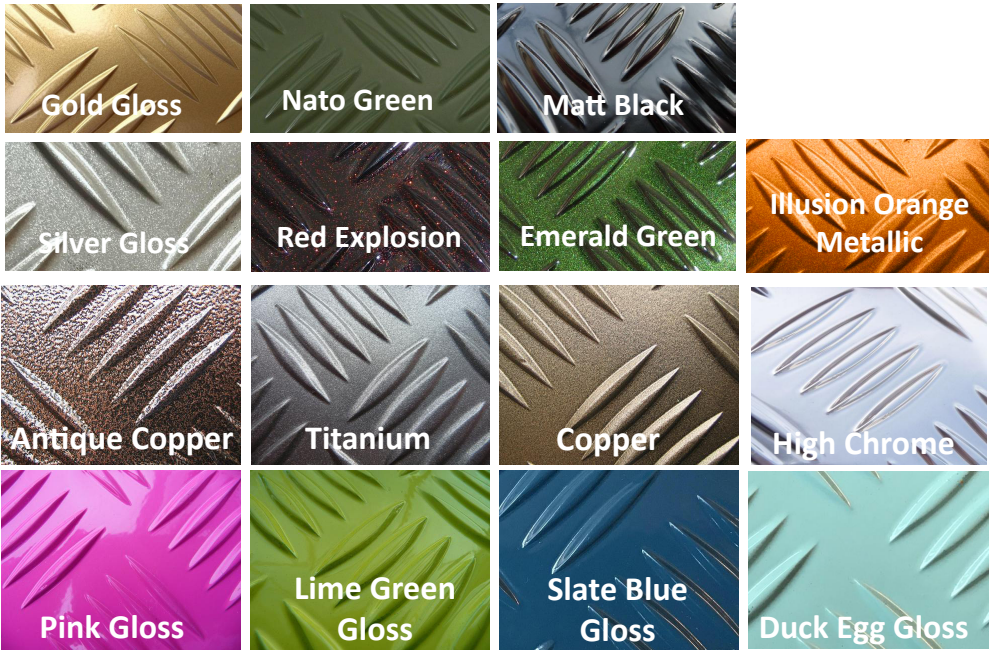

**MT COLOURS
(NO EXTRA COST)**

**LATENT COBALT -
METALLIC BLUE**